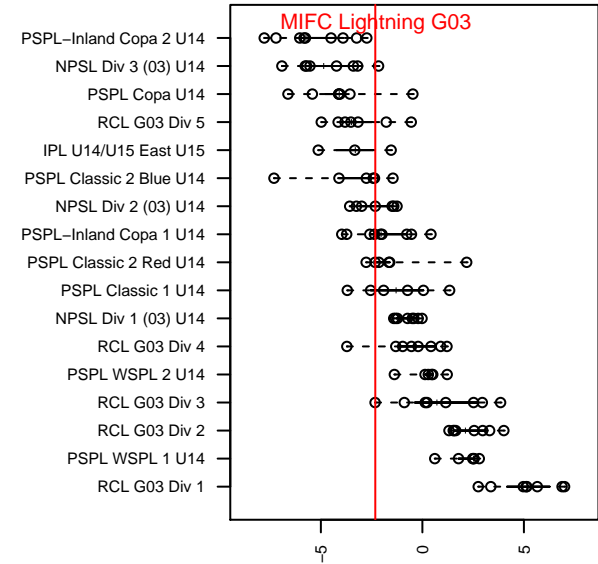

# MIFC Lightning G03

Mercer Island FC  
 Mercer Island, WA  
 G03 total strength=965  
 attack=1.5 defense=2.1  
 fall league = NPSL Div 2 (03) U14  
 notes= Shah 2016

alt names used:  
 MIFC G03 Lightning  
 MIFC Lightning  
 MYSC Lightning  
 MIFC Lightning G03 – Shah

Venues played:  
 2016 KITG GU14 Red  
 2016 Labor Day Cup GU14 Silver  
 2016 NPSL Division 2 (03) U14  
 2016 Founders Cup G03 Div A

**MIFC Lightning G03**  
 Dots are actual minus expected GF (blue circles) and GA (red triangles).  
 Blue line is smoothed change in attack strength. Red is smoothed change in defense strength.

**attack and defense variance (black dot)  
relative to other teams  
and top 10 in region**

**attack and defense rating  
relative to others at age  
and all opponents in last 13 months**

**Performance relative to 13 month average**